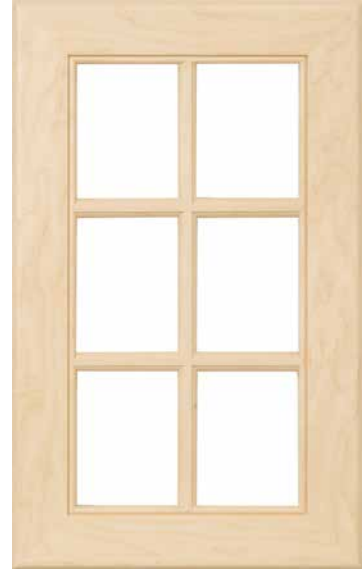

MITER JOINT

Wedgewood 3/4" (554)
Alder Rustic Knotty
5-Piece Drawer Front

Estrella 3/4" (354)
Maple Select
Solid Drawer Front

Estrella 3/4" French Lite (354F)
Maple Select
5-Piece Drawer Front

Harmony 3/4" (298)
Maple Select
5-Piece Drawer Front