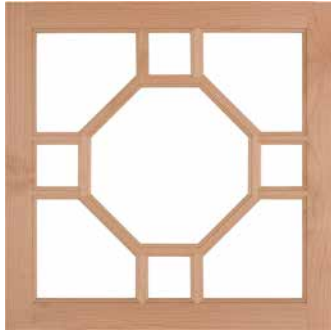

Shaker 3/4" (831F), IE2
SL-34
Cherry Finish Grade

Special 3/4" (174F), IE2
SL-1
Alder Select