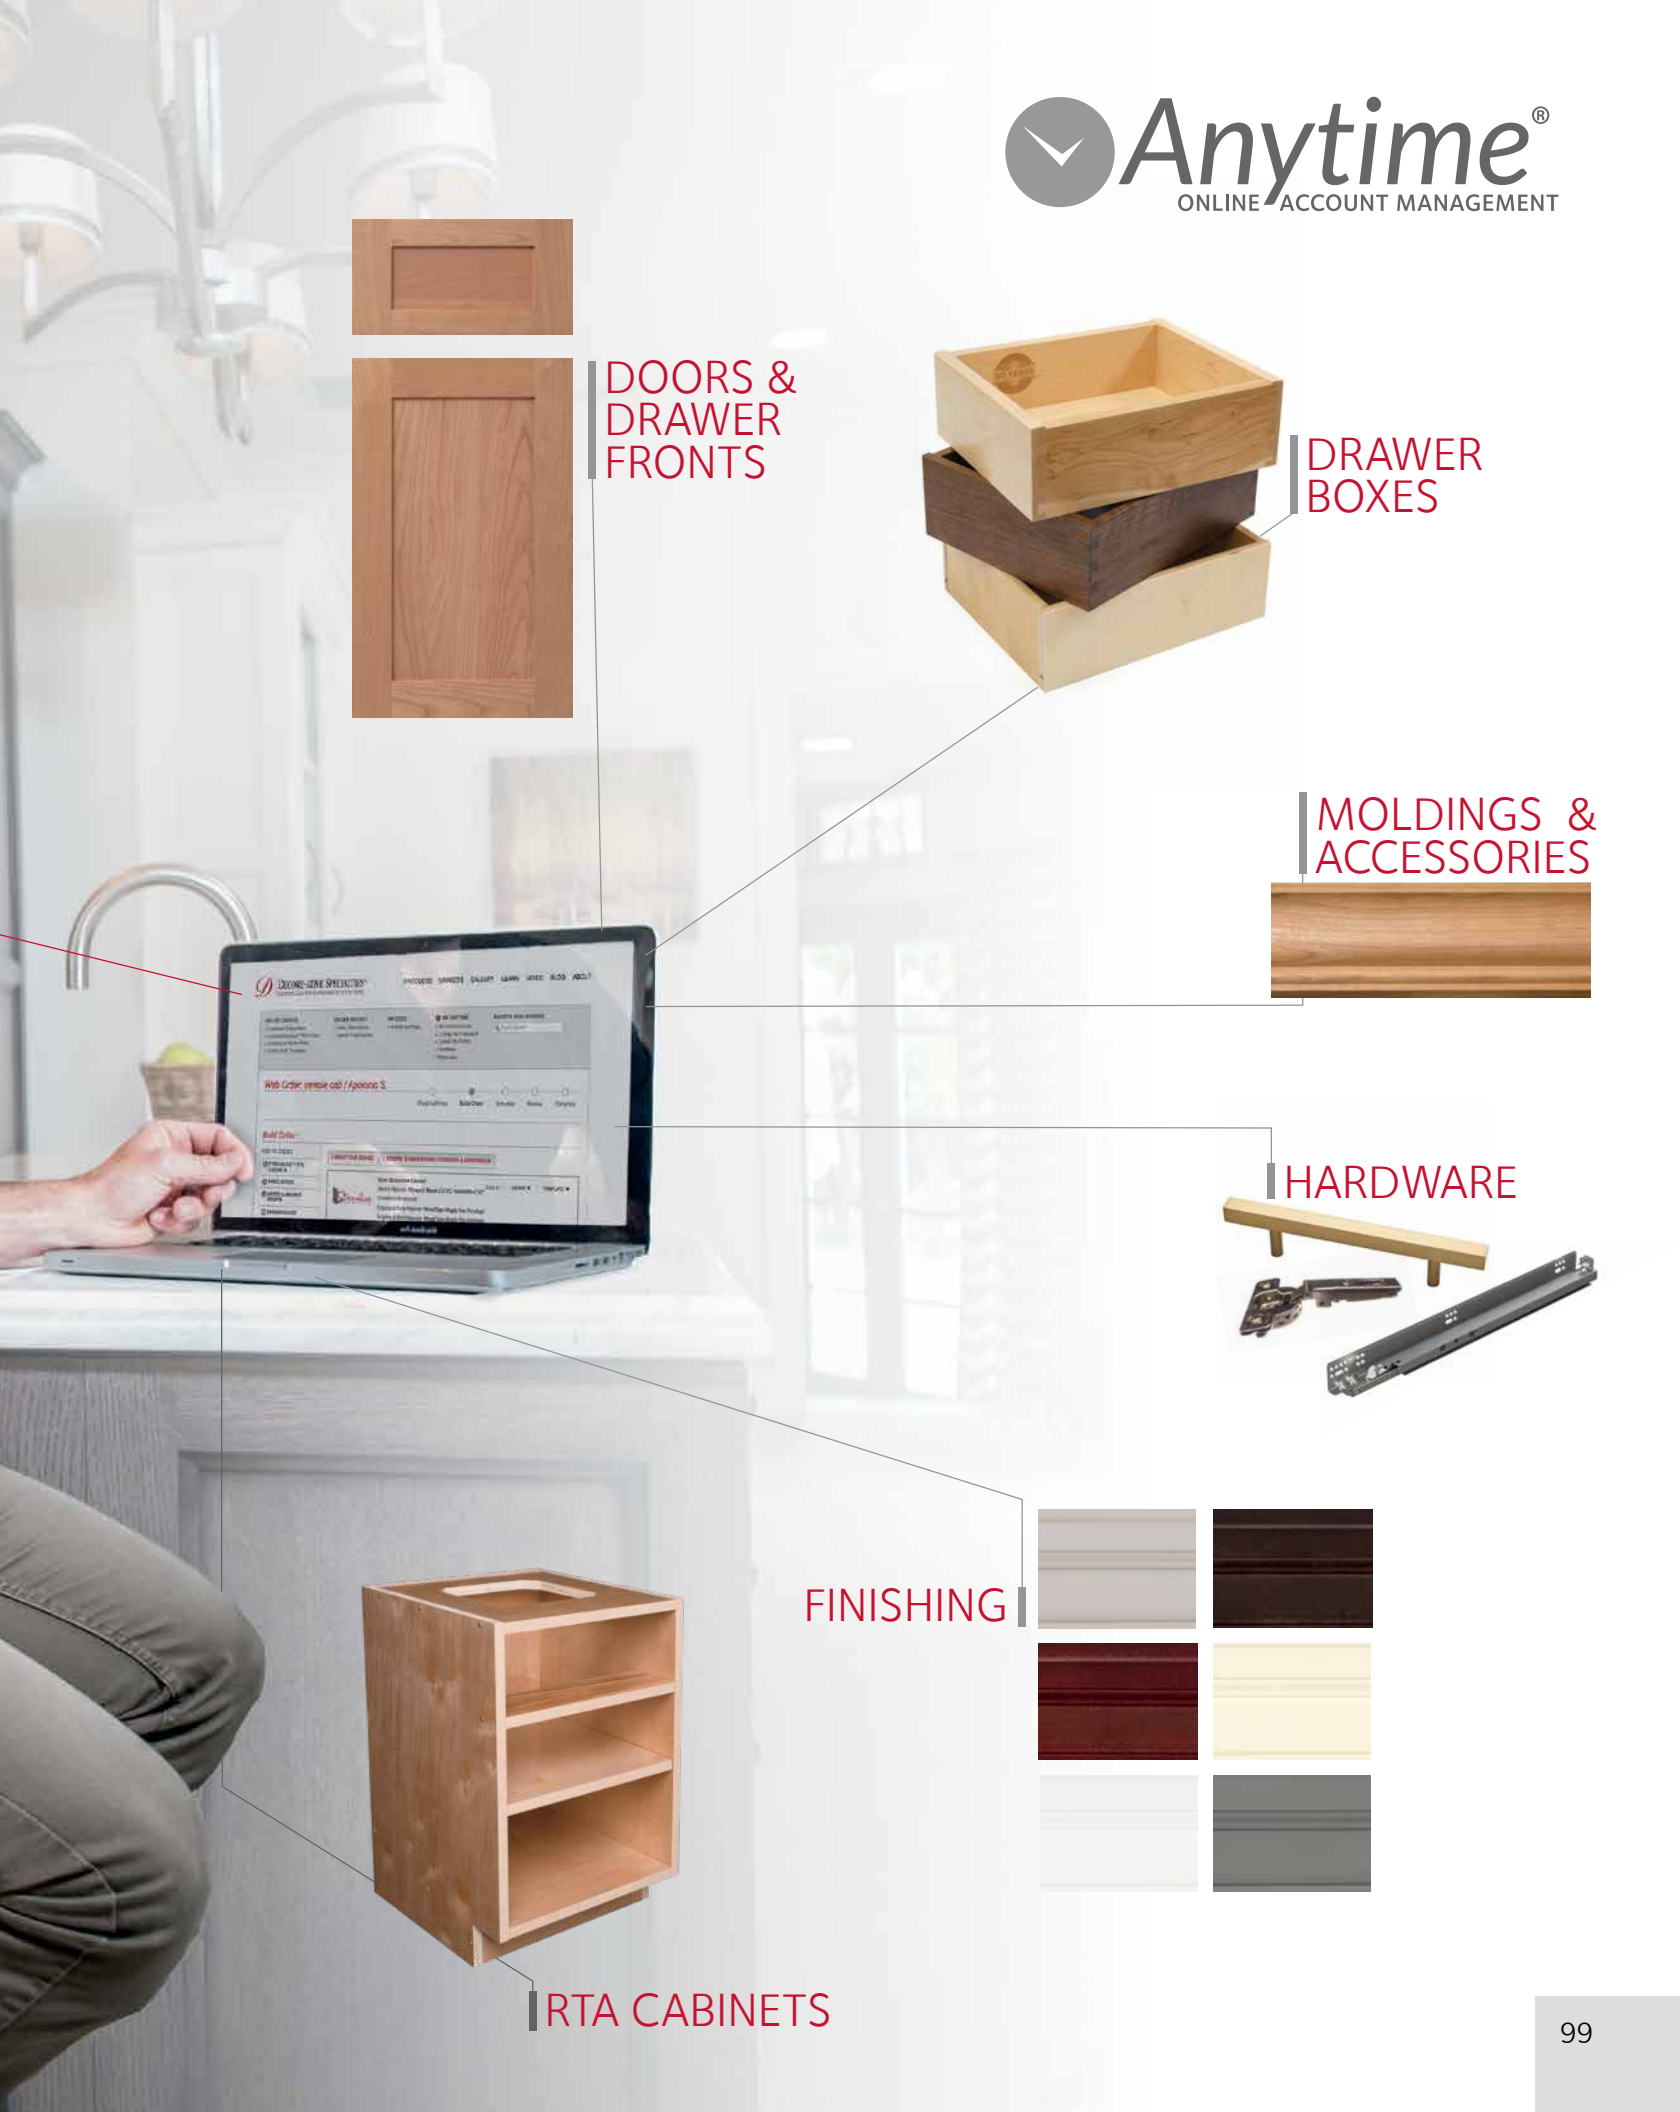

DOORS &
DRAWER
FRONTS

DRAWER
BOXES

MOLDINGS &
ACCESSORIES

HARDWARE

FINISHING

RTA CABINETS

■ EASY TO ORDER

Aries 3/4" (93)
Rift White Oak Veneer