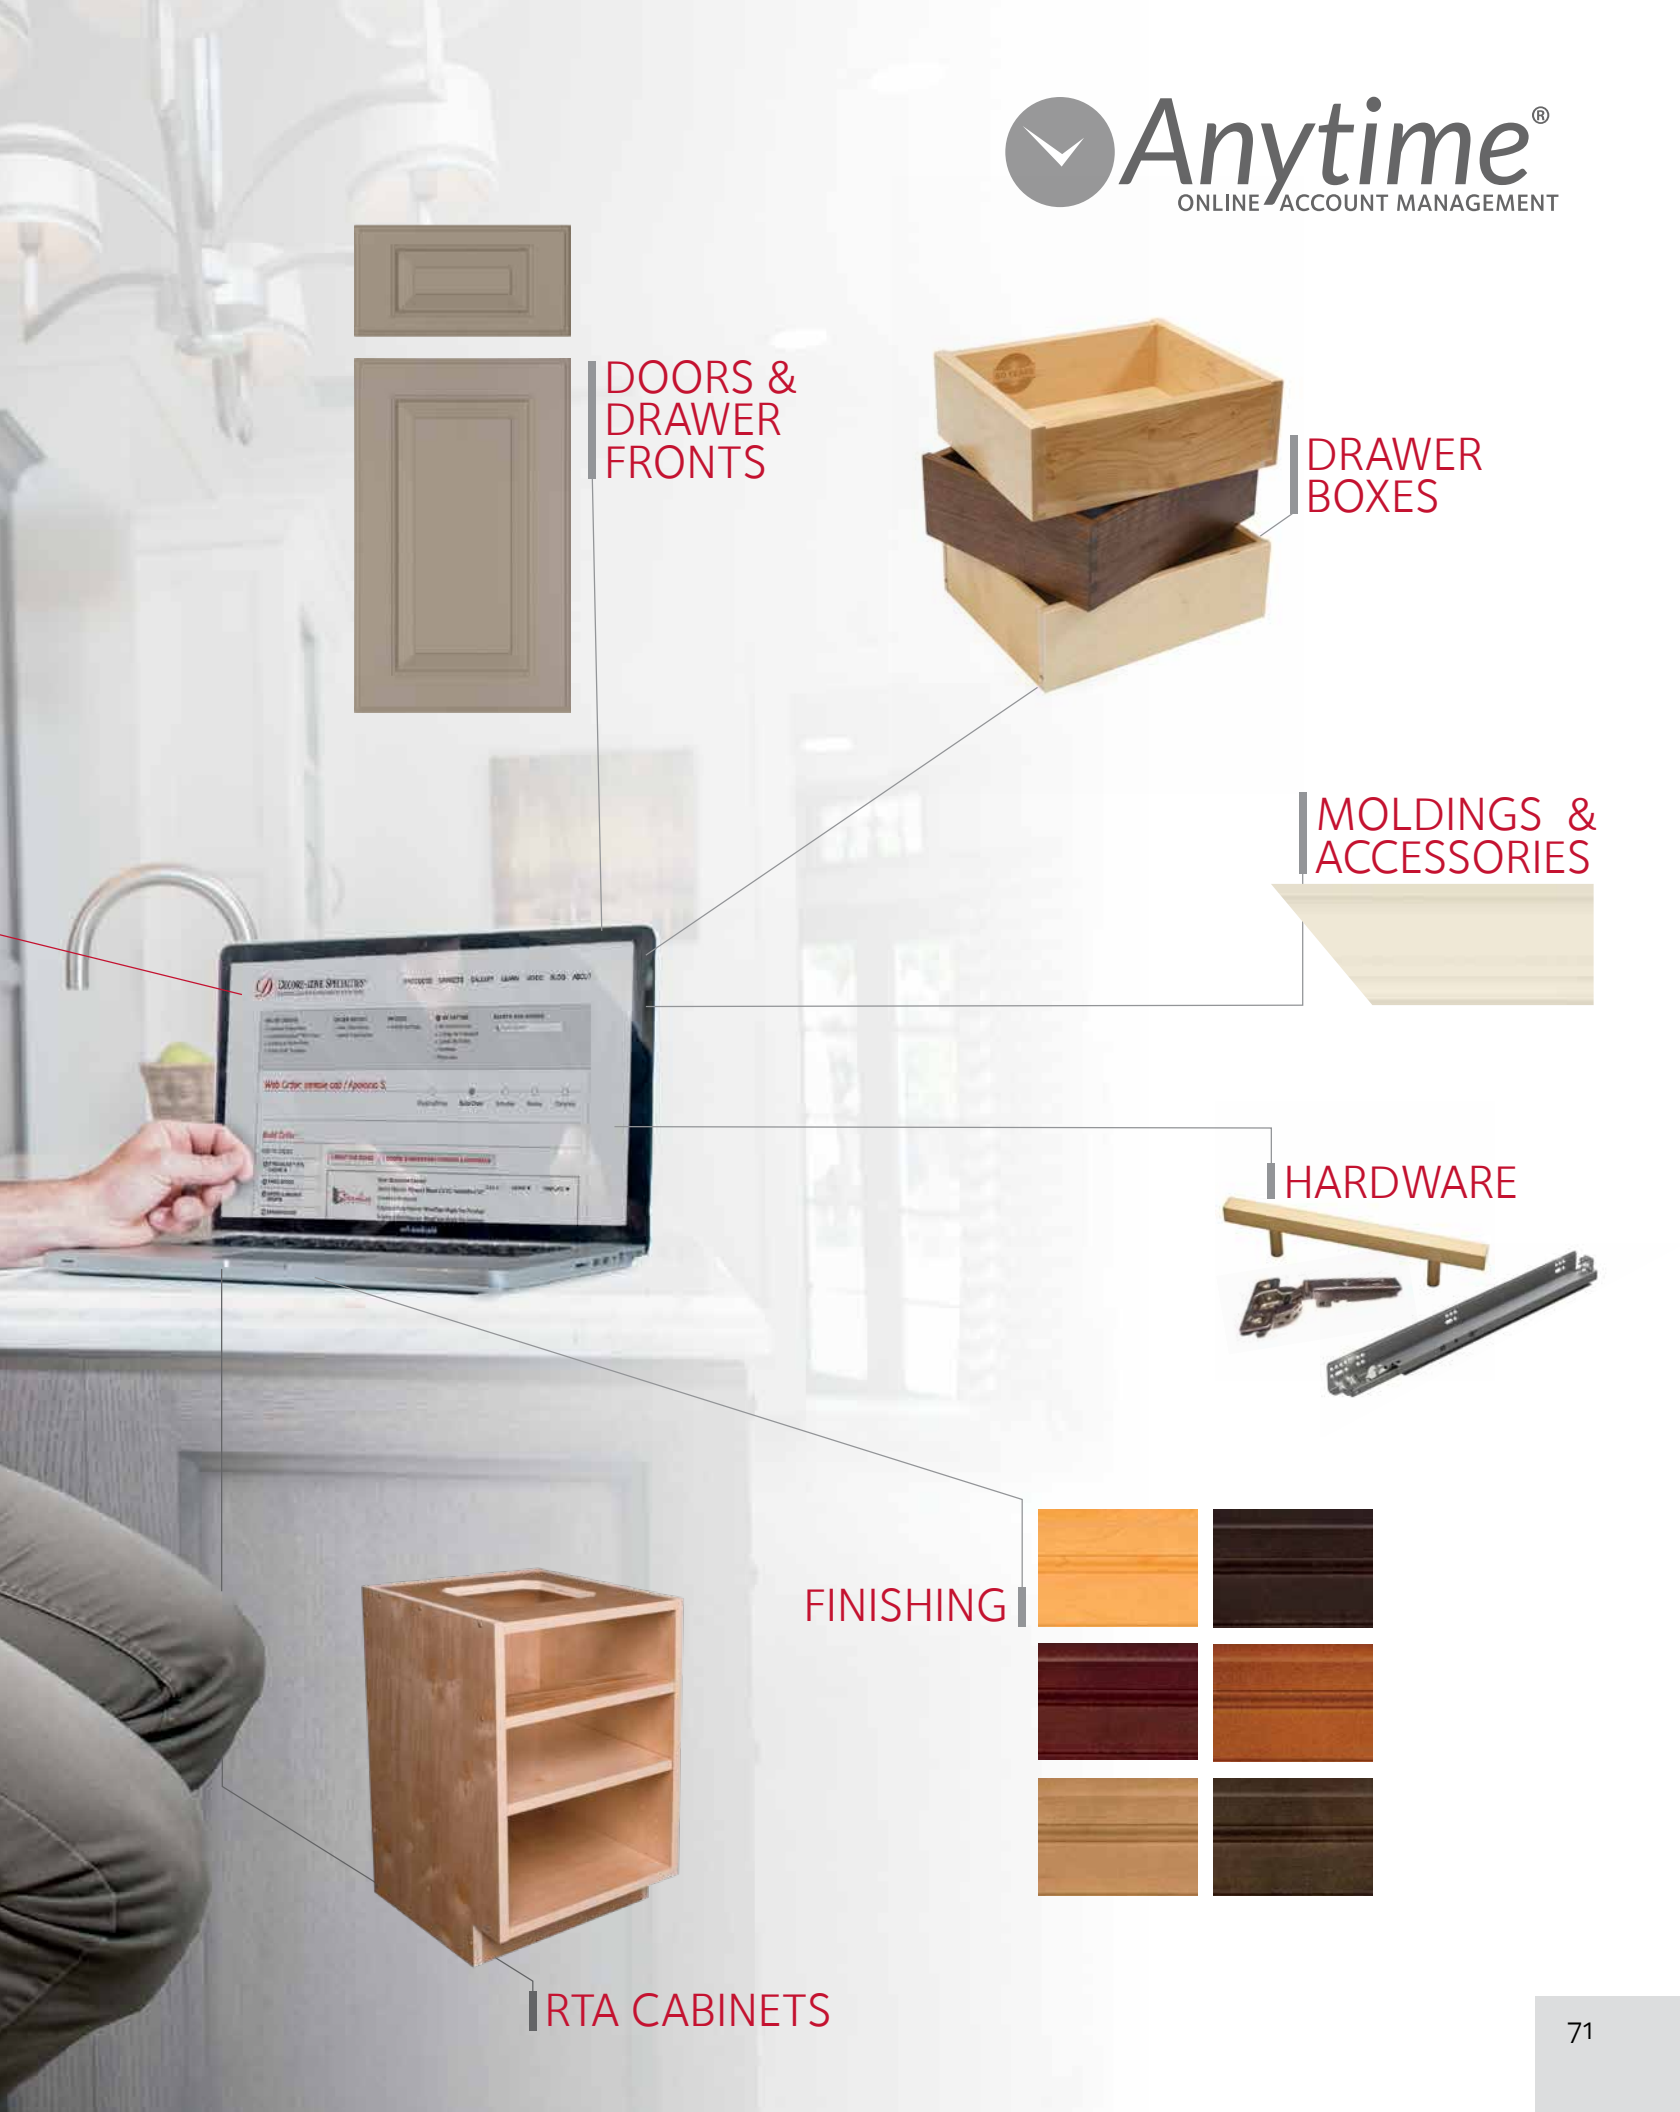

DOORS &
DRAWER
FRONTS

DRAWER
BOXES

MOLDINGS &
ACCESSORIES

HARDWARE

FINISHING

RTA CABINETS

■ EASY TO ORDER

DBQ 3/4" (816)
High Gloss White