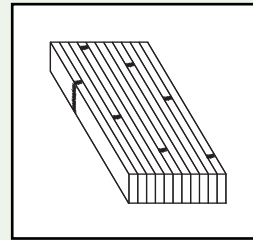

BAMBOO EDGE GRAIN AMBER

Shown on
Shaker (831) • 5-Piece DF

BAMBOO FLAT GRAIN HONEY

Shown on
Tacoma (893) • Solid DF

AN ENVIRONMENTALLY MINDFUL OPTION

DOORS AND DRAWER FRONTS

BAMBOO EDGE GRAIN AMBER - 1 PLY
Shown on Shaker (831)

BAMBOO FLAT GRAIN HONEY - 3 PLY
Shown on Tacoma (893)

Color and Grain Options:

BAMBOO EDGE GRAIN HONEY - 1 PLY

BAMBOO EDGE GRAIN AMBER - 1 PLY

BAMBOO FLAT GRAIN HONEY - 3 PLY

BAMBOO FLAT GRAIN AMBER - 3 PLY

Grain Details:

EDGE GRAIN

FLAT GRAIN

Call for a quote.

Notes:

- Available in most 3/4" door styles.
- Flat Grain is a 3-ply material so the core will be exposed on edges and shaped details. Not recommended for solid 5-piece doors due to exposed core.
- Due to finish sanding, final thickness of product will be slightly under 3/4" thick.
- No Added Formaldehyde (NAF) option available. Contact Customer Service for pricing and clearly specify No Added Formaldehyde material is needed when ordering.