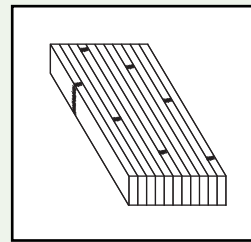

BAMBOO EDGE GRAIN AMBER

Shown on
Shaker (831) • 5-Piece DF

BAMBOO FLAT GRAIN HONEY

Shown on
Tacoma (893) • Solid DF

AN ENVIRONMENTALLY MINDFUL OPTION

DOORS AND DRAWER FRONTS

BAMBOO EDGE GRAIN AMBER - 1 PLY
Shown on Shaker (831)

BAMBOO FLAT GRAIN HONEY - 3 PLY
Shown on Tacoma (893)

Color and Grain Options:

BAMBOO EDGE GRAIN HONEY - 1 PLY

BAMBOO EDGE GRAIN AMBER - 1 PLY

BAMBOO FLAT GRAIN HONEY - 3 PLY

BAMBOO FLAT GRAIN AMBER - 3 PLY

Grain Details:

EDGE GRAIN

FLAT GRAIN

Call for a quote.

Notes:

- Available in most 3/4" door styles.
- Flat Grain is a 3-ply material so the core will be exposed on edges and shaped details. Not recommended for solid 5-piece doors due to exposed core.
- Due to finish sanding, final thickness of product will be slightly under 3/4" thick.
- No Added Formaldehyde (NAF) option available. Contact Customer Service for pricing and clearly specify No Added Formaldehyde material is needed when ordering.